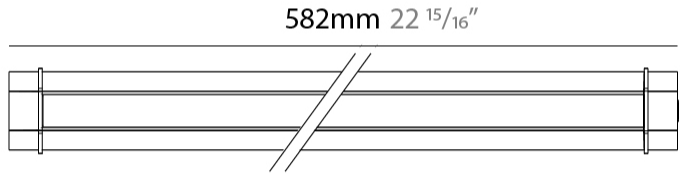

GENERAL

Series: Esagono
Brand: Platek
Division: Exterior
Mounting Type: Portable
Mounting Location: Above Ground
Subcategory: Wallwash

PHYSICAL

Shape: Abstract
Length (mm): 582
Length (in): 22 ¹⁵/₁₆
Width (mm): 45
Width (in): 1 ³/₄
Height (mm): 45
Height (in): 1 ³/₄
Light Distribution: Adjustable / Direct
Weight (kg): 1.65
Weight (lbs): 3.64
Screws: A4 stainless steel
Diffuser: Frosted PMMA
Gasket: Gore-Tex (R)
Fixture Finish: GRY / BRZ
Fixture Material: Extruded Aluminum
Cable Details: Power Cable - 5000mm / 3 x 1mm^2

ELECTRICAL

Lamp Type: LED
Input Wattage (W): 11
Total Output Wattage (W): 10
Dimming: Non-Dimmable
Driver Included: Yes
Driver Location: Integrated
Driver Type: Constant Voltage - Universal
Driver Class: Class 2
Input Voltage (V): 120 - 277
Output Voltage (V): 24
Upon Request: (Not included - see components [IP65 or higher enclosure to be supplied by others]) Remote: 0-10Vdc dimming / Phase dimming 120Vac only

LED

Color Temperature (°K): 3000 / 4000
Max. Delivered Lumen (lm): 375 / 390
Nominal Lumen (lm): 790 / 820
CRI: >80 CRI
Lamp Life (hrs): 60000

OPTICAL

Beam Angle: Diffused
Adjustability: Rotating

RATINGS AND CERTIFICATIONS

Certified By: Certified for North American Standards
IP rating: IP65
IK Rating: IK05
Upon Request: Higher Maximum Ambient Temperature

PROJECT
TYPE
SPECIFIER
QUANTITY
DATE